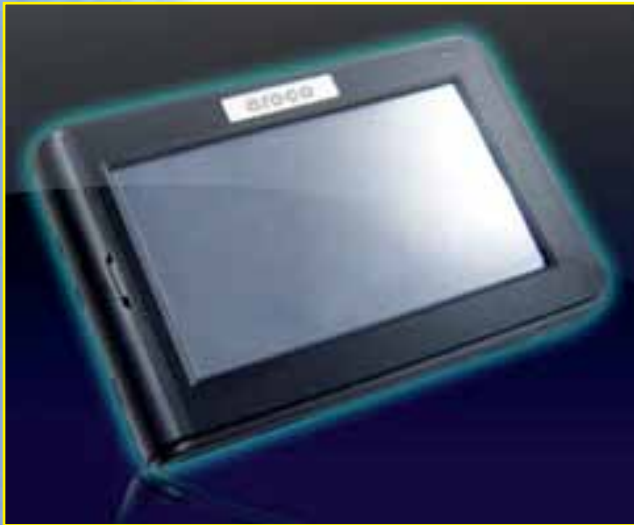

CustomTrak

Custom Reporting 24/7

CustomTrak is a tailored solution designed specifically for your business. The system provides accurate and timely information relevant to your business needs and requirements.

Features

- ❖ **Reduce Fleet and Asset costs** - Better scheduling of maintenance and other fleet related activities - Accurate reporting of business and private kilometres for FBT reporting
- ❖ **Improved Compliance** - Allows for incident reporting and alerts (speed fixed route control) - Management of driver fatigue and driving hours
- ❖ **Improved Safety** - Identifying employees location especially when operating alone - Remote checkpoints established - Security and duress alarms available
- ❖ **Contract Management** - Immediate dispatch and deploying of people or assets improving response times - Real-time billing opportunities - Service Level Agreement management and reporting
- ❖ **Application Area** - Passenger and commercial vehicles, marine, earthmoving and construction machinery
- ❖ **Expertise** - Service provider - Software and hardware development - Project management - Communications - Consultancy - Fleet management